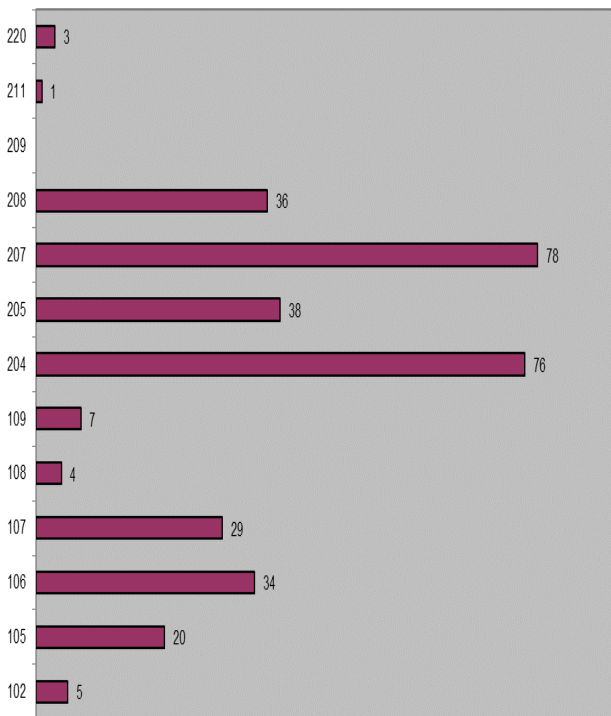

# red dot radio chart Jan-Aug 2022 - total requests 4,602

(data for Sept-Dec has been lost)

		title	artist
<b>1</b>	14	MAGGIE MAY	ROD STEWART
<b>1=</b>	6	BRIDGE OVER TROUBLED WATER	SIMON AND GARFUNKEL
<b>3</b>	7	DANCING QUEEN	ABBA
<b>3=</b>		TWO OUT OF THREE AIN'T BAD	MEAT LOAF
<b>3=</b>	1	SWEET CAROLINE	NEIL DIAMOND
<b>6</b>	5	THE BEST	TINA TURNER
<b>7</b>	7	HOTEL CALIFORNIA	THE EAGLES
<b>8</b>		SORROW	DAVID BOWIE
<b>8=</b>	2	BAT OUT OF HELL	MEAT LOAF
<b>10</b>		LIVING NEXT DOOR TO ALICE	SMOKIE
<b>11</b>		GREEN GREEN GRASS	GEORGE EZRA
<b>11=</b>	13	THE GAMBLER	KENNY ROGERS
<b>11=</b>	3	BOHEMIAN RHAPSODY	QUEEN
<b>14</b>		HEART OF GLASS	BLONDIE
<b>14=</b>		THE SOUND OF SILENCE	DISTURBED
<b>14=</b>	10	MY WAY	FRANK SINATRA
<b>14=</b>		BARCELONA	FREDDIE MERCURY AND MONTSERRAT CABALLE
<b>14=</b>		SHOTGUN	GEORGE EZRA
<b>14=</b>	27=	VALERIE	MARK RONSON FEATURING AMY WINEHOUSE
<b>14=</b>		CRAZY	PATSY CLINE
<b>14=</b>	27=	ANGELS	ROBBIE WILLIAMS
<b>22</b>		LIFE ON MARS	DAVID BOWIE
<b>22=</b>	17	ISLANDS IN THE STREAM	DOLLY PARTON AND KENNY ROGERS
<b>22=</b>		BAKER STREET	GERRY RAFFERTY
<b>22=</b>	4	SUNSHINE ON LEITH	THE PROCLAIMERS
<b>22=</b>		I WILL ALWAYS LOVE YOU	WHITNEY HOUSTON
<b>27</b>	27=	9 TO 5	DOLLY PARTON
<b>27=</b>		A LITTLE RESPECT	ERASURE
<b>27=</b>		GO YOUR OWN WAY	FLEETWOOD MAC
<b>27=</b>		RUNNING UP THAT HILL	KATE BUSH
<b>27=</b>		WE'VE GOTTA GET OUT OF THIS PLACE	THE ANIMALS
<b>27=</b>		THE LONG AND WINDING ROAD	THE BEATLES
<b>27=</b>		FLYING WITHOUT WINGS	WESTLIFE
<b>34</b>		MR ROCK AND ROLL	AMY MACDONALD
<b>34=</b>		ALIVE	DAUGHTRY
<b>34=</b>		BACKBONE	DAUGHTRY
<b>34=</b>		ONE DAY LIKE THIS	ELBOW
<b>34=</b>		SWEET HOME ALABAMA	LYNYRD SKYNYRD
<b>34=</b>	10	SAILING	ROD STEWART
<b>34=</b>		LET YOUR LOVE FLOW	THE BELLAMY BROTHERS

### Most Requested Artists

### Requests per ward (RIE)

### Requests per ward (Western General)