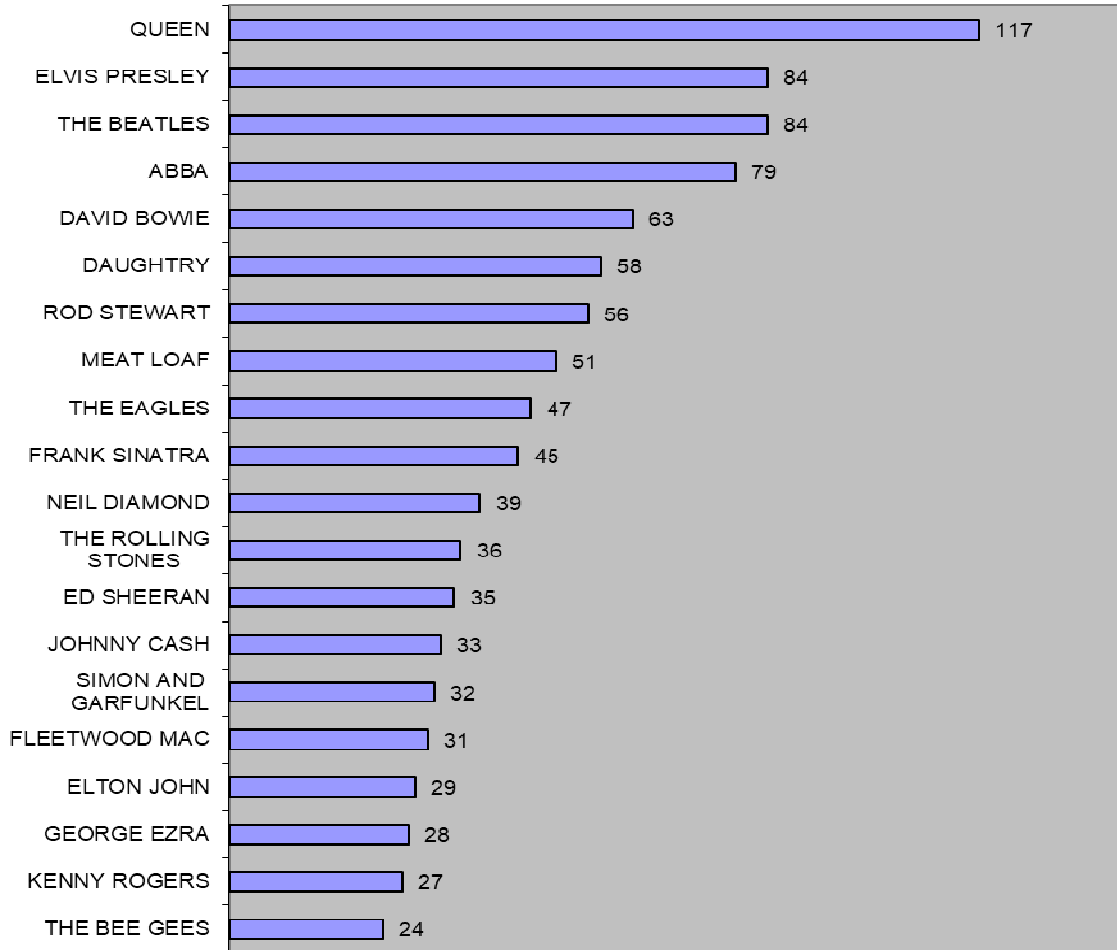

# red dot radio chart Jan-Aug 2022 - total requests 4,602

(data for Sept-Dec has been lost)

		title	artist
<b>1</b>	14	MAGGIE MAY	ROD STEWART
<b>1=</b>	6	BRIDGE OVER TROUBLED WATER	SIMON AND GARFUNKEL
<b>3</b>	7	DANCING QUEEN	ABBA
<b>3=</b>		TWO OUT OF THREE AIN'T BAD	MEAT LOAF
<b>3=</b>	1	SWEET CAROLINE	NEIL DIAMOND
<b>6</b>	5	THE BEST	TINA TURNER
<b>7</b>	7	HOTEL CALIFORNIA	THE EAGLES
<b>8</b>		SORROW	DAVID BOWIE
<b>8=</b>	2	BAT OUT OF HELL	MEAT LOAF
<b>10</b>		LIVING NEXT DOOR TO ALICE	SMOKIE
<b>11</b>		GREEN GREEN GRASS	GEORGE EZRA
<b>11=</b>	13	THE GAMBLER	KENNY ROGERS
<b>11=</b>	3	BOHEMIAN RHAPSODY	QUEEN
<b>14</b>		HEART OF GLASS	BLONDIE
<b>14=</b>		THE SOUND OF SILENCE	DISTURBED
<b>14=</b>	10	MY WAY	FRANK SINATRA
<b>14=</b>		BARCELONA	FREDDIE MERCURY AND MONTSERRAT CABALLE
<b>14=</b>		SHOTGUN	GEORGE EZRA
<b>14=</b>	27=	VALERIE	MARK RONSON FEATURING AMY WINEHOUSE
<b>14=</b>		CRAZY	PATSY CLINE
<b>14=</b>	27=	ANGELS	ROBBIE WILLIAMS
<b>22</b>		LIFE ON MARS	DAVID BOWIE
<b>22=</b>	17	ISLANDS IN THE STREAM	DOLLY PARTON AND KENNY ROGERS
<b>22=</b>		BAKER STREET	GERRY RAFFERTY
<b>22=</b>	4	SUNSHINE ON LEITH	THE PROCLAIMERS
<b>22=</b>		I WILL ALWAYS LOVE YOU	WHITNEY HOUSTON
<b>27</b>	27=	9 TO 5	DOLLY PARTON
<b>27=</b>		A LITTLE RESPECT	ERASURE
<b>27=</b>		GO YOUR OWN WAY	FLEETWOOD MAC
<b>27=</b>		RUNNING UP THAT HILL	KATE BUSH
<b>27=</b>		WE'VE GOTTA GET OUT OF THIS PLACE	THE ANIMALS
<b>27=</b>		THE LONG AND WINDING ROAD	THE BEATLES
<b>27=</b>		FLYING WITHOUT WINGS	WESTLIFE
<b>34</b>		MR ROCK AND ROLL	AMY MACDONALD
<b>34=</b>		ALIVE	DAUGHTRY
<b>34=</b>		BACKBONE	DAUGHTRY
<b>34=</b>		ONE DAY LIKE THIS	ELBOW
<b>34=</b>		SWEET HOME ALABAMA	LYNYRD SKYNYRD
<b>34=</b>	10	SAILING	ROD STEWART
<b>34=</b>		LET YOUR LOVE FLOW	THE BELLAMY BROTHERS

### Most Requested Artists

### Requests per ward (RIE)

### Requests per ward (Western General)